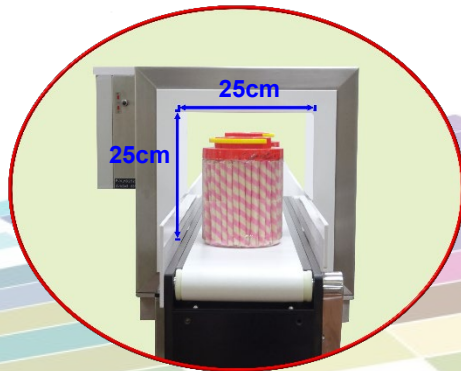

Kimchi 泡菜   Jam 干貝醬   Fermented Bean Curd 豆腐乳   Fruit Juice 果汁   Bamboo Shoots 筍乾   Sesame Oil 香油   Soy Sauce 醬油   Flax Oil 胡麻油

Various MD Models are available for products w/ different sizes of Jar