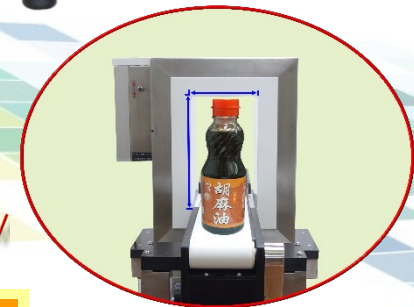

Metal Detector

資正金屬檢出機

MD FOR TESTING JARS & BOTTLES

測瓶.罐裝專用金檢機系列

Applied for condiments, watery, salty, oily, chilled & normal temperature products
適用於調味品、高水份、高鹽、冷藏和常溫產品

Kimchi 泡菜 Jam 干貝醬 Fermented Bean Curd 豆腐乳 Fruit Juice 果汁 Bamboo Shoots 筍乾 Sesame Oil 香油 Soy Sauce 醬油 Flax Oil 胡麻油

Various MD Models are available for products w/ different sizes of Jar

MD Model	Aperture	
	Width (寬)	Height (高)
MD1432A	14cm	32cm
MD1425A	14cm	25cm
MD1717A	17cm	17cm
MD2514A	25cm	14cm
MD2525A	25cm	25cm